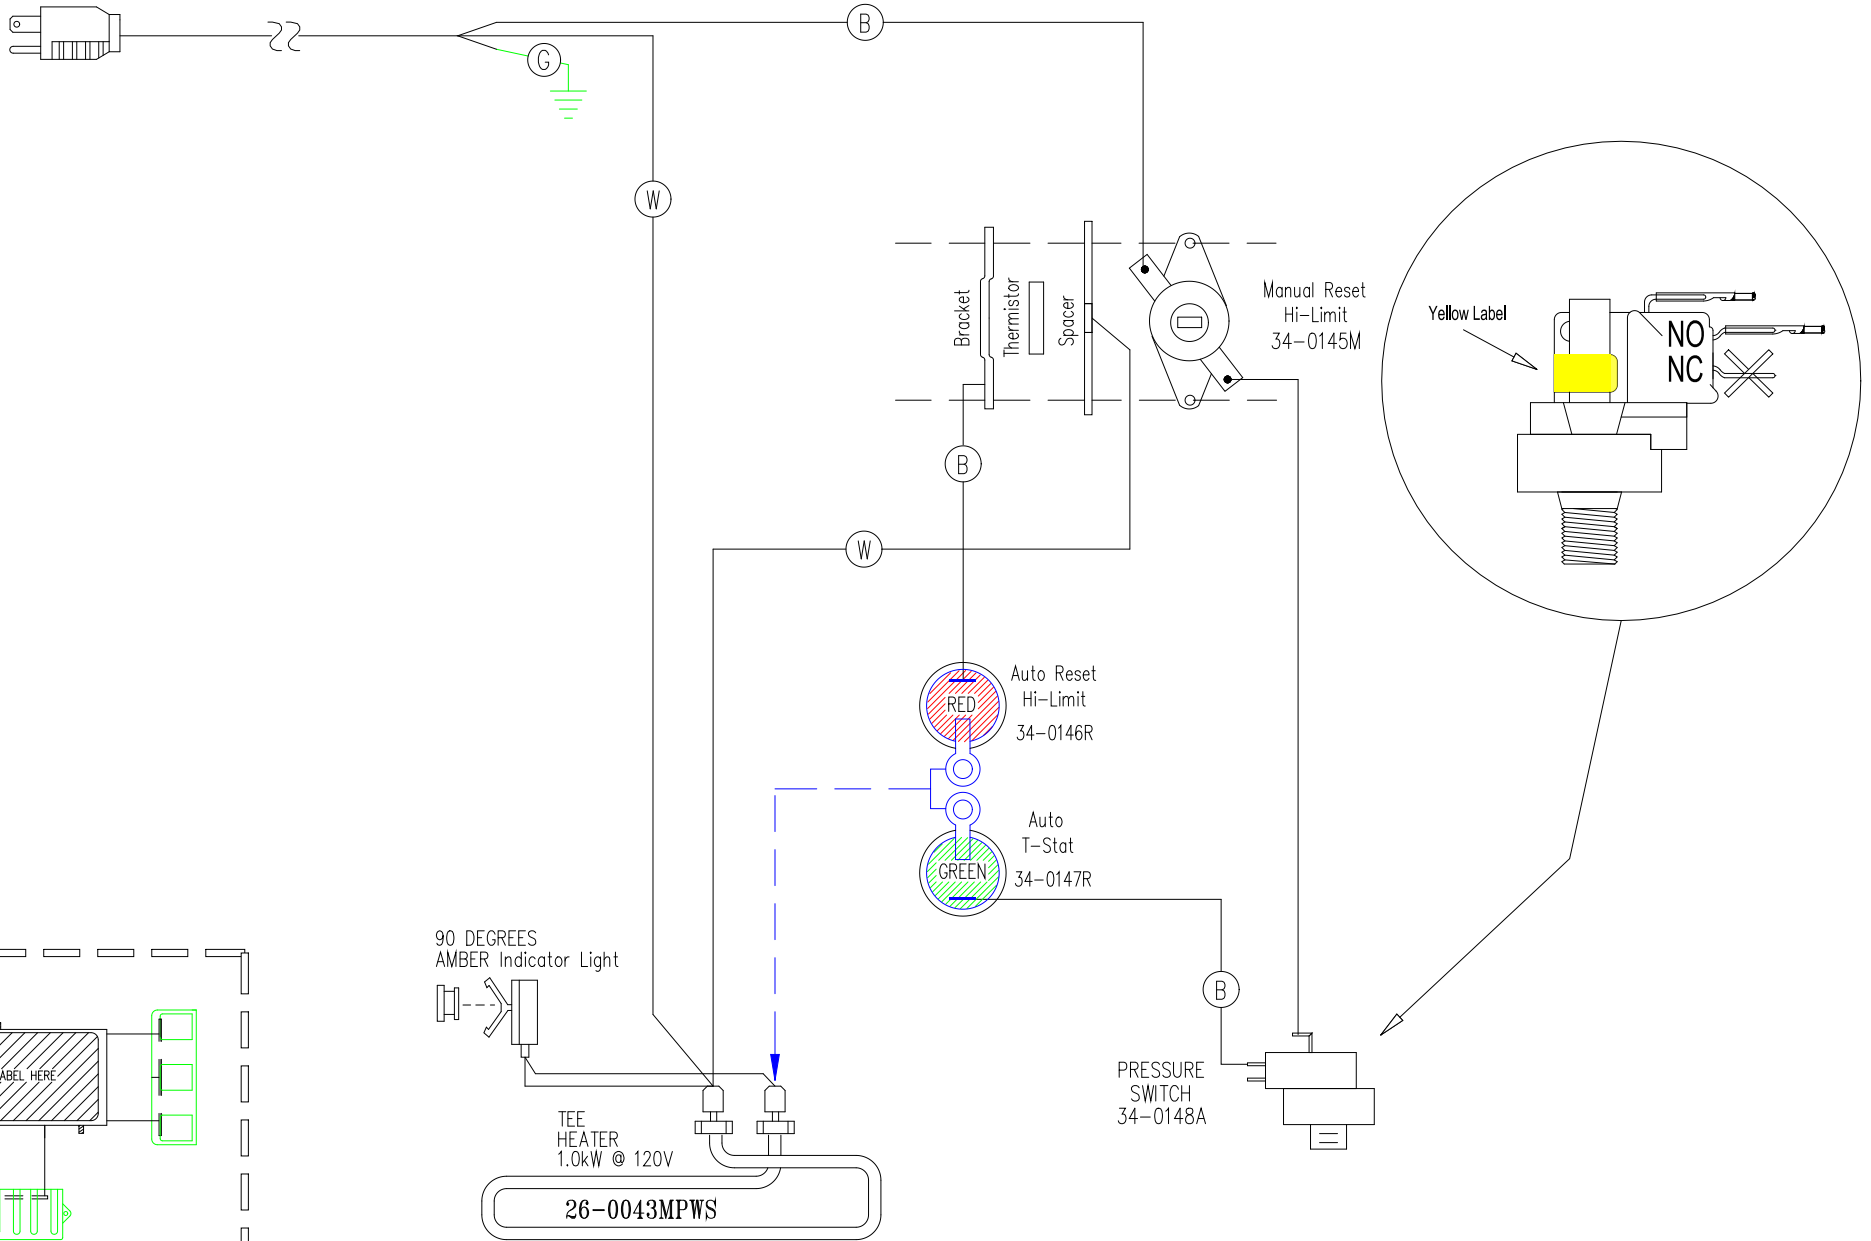

3 FOOT 15 AMP POWER CORD

90 DEGREES  
AMBER Indicator Light

TEE  
HEATER  
1.0kW @ 120V

26-0043MPWS

PRESSURE  
SWITCH  
34-0148A

**HYDRO-EQUIP**  
CORONA, CA (909) 273-7575

Manufacture Notes:

Dwg. No.  
**BT-12AA-DF**

Drawn  
BH

Rev  
0

Date  
12.07.05

Diagram  
No. **1003**

Wire Color Code

B - Black	G - Green
Br - Brown	Bl - Blue
R - Red	V - Violet
O - Orange	W - White
Y - Yellow	Gr - Gray