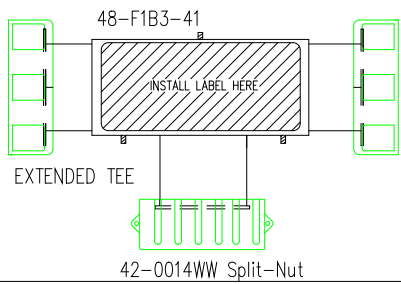

3 FOOT 15 AMP POWER CORD

90 DEGREES  
AMBER Indicator Light

TEE  
HEATER  
1.0kW @ 120V

26-0043MPWS

PRESSURE  
SWITCH  
34-0148A

**HYDRO-EQUIP**  
CORONA, CA (909) 273-7575

Manufacture Notes:

Dwg. No.  
**BT-12AA-DF**

Drawn  
BH

Rev  
0

Date  
12.07.05

Diagram  
No. **1003**

Wire Color Code

B - Black	G - Green
Br - Brown	Bl - Blue
R - Red	V - Violet
O - Orange	W - White
Y - Yellow	Gr - Gray